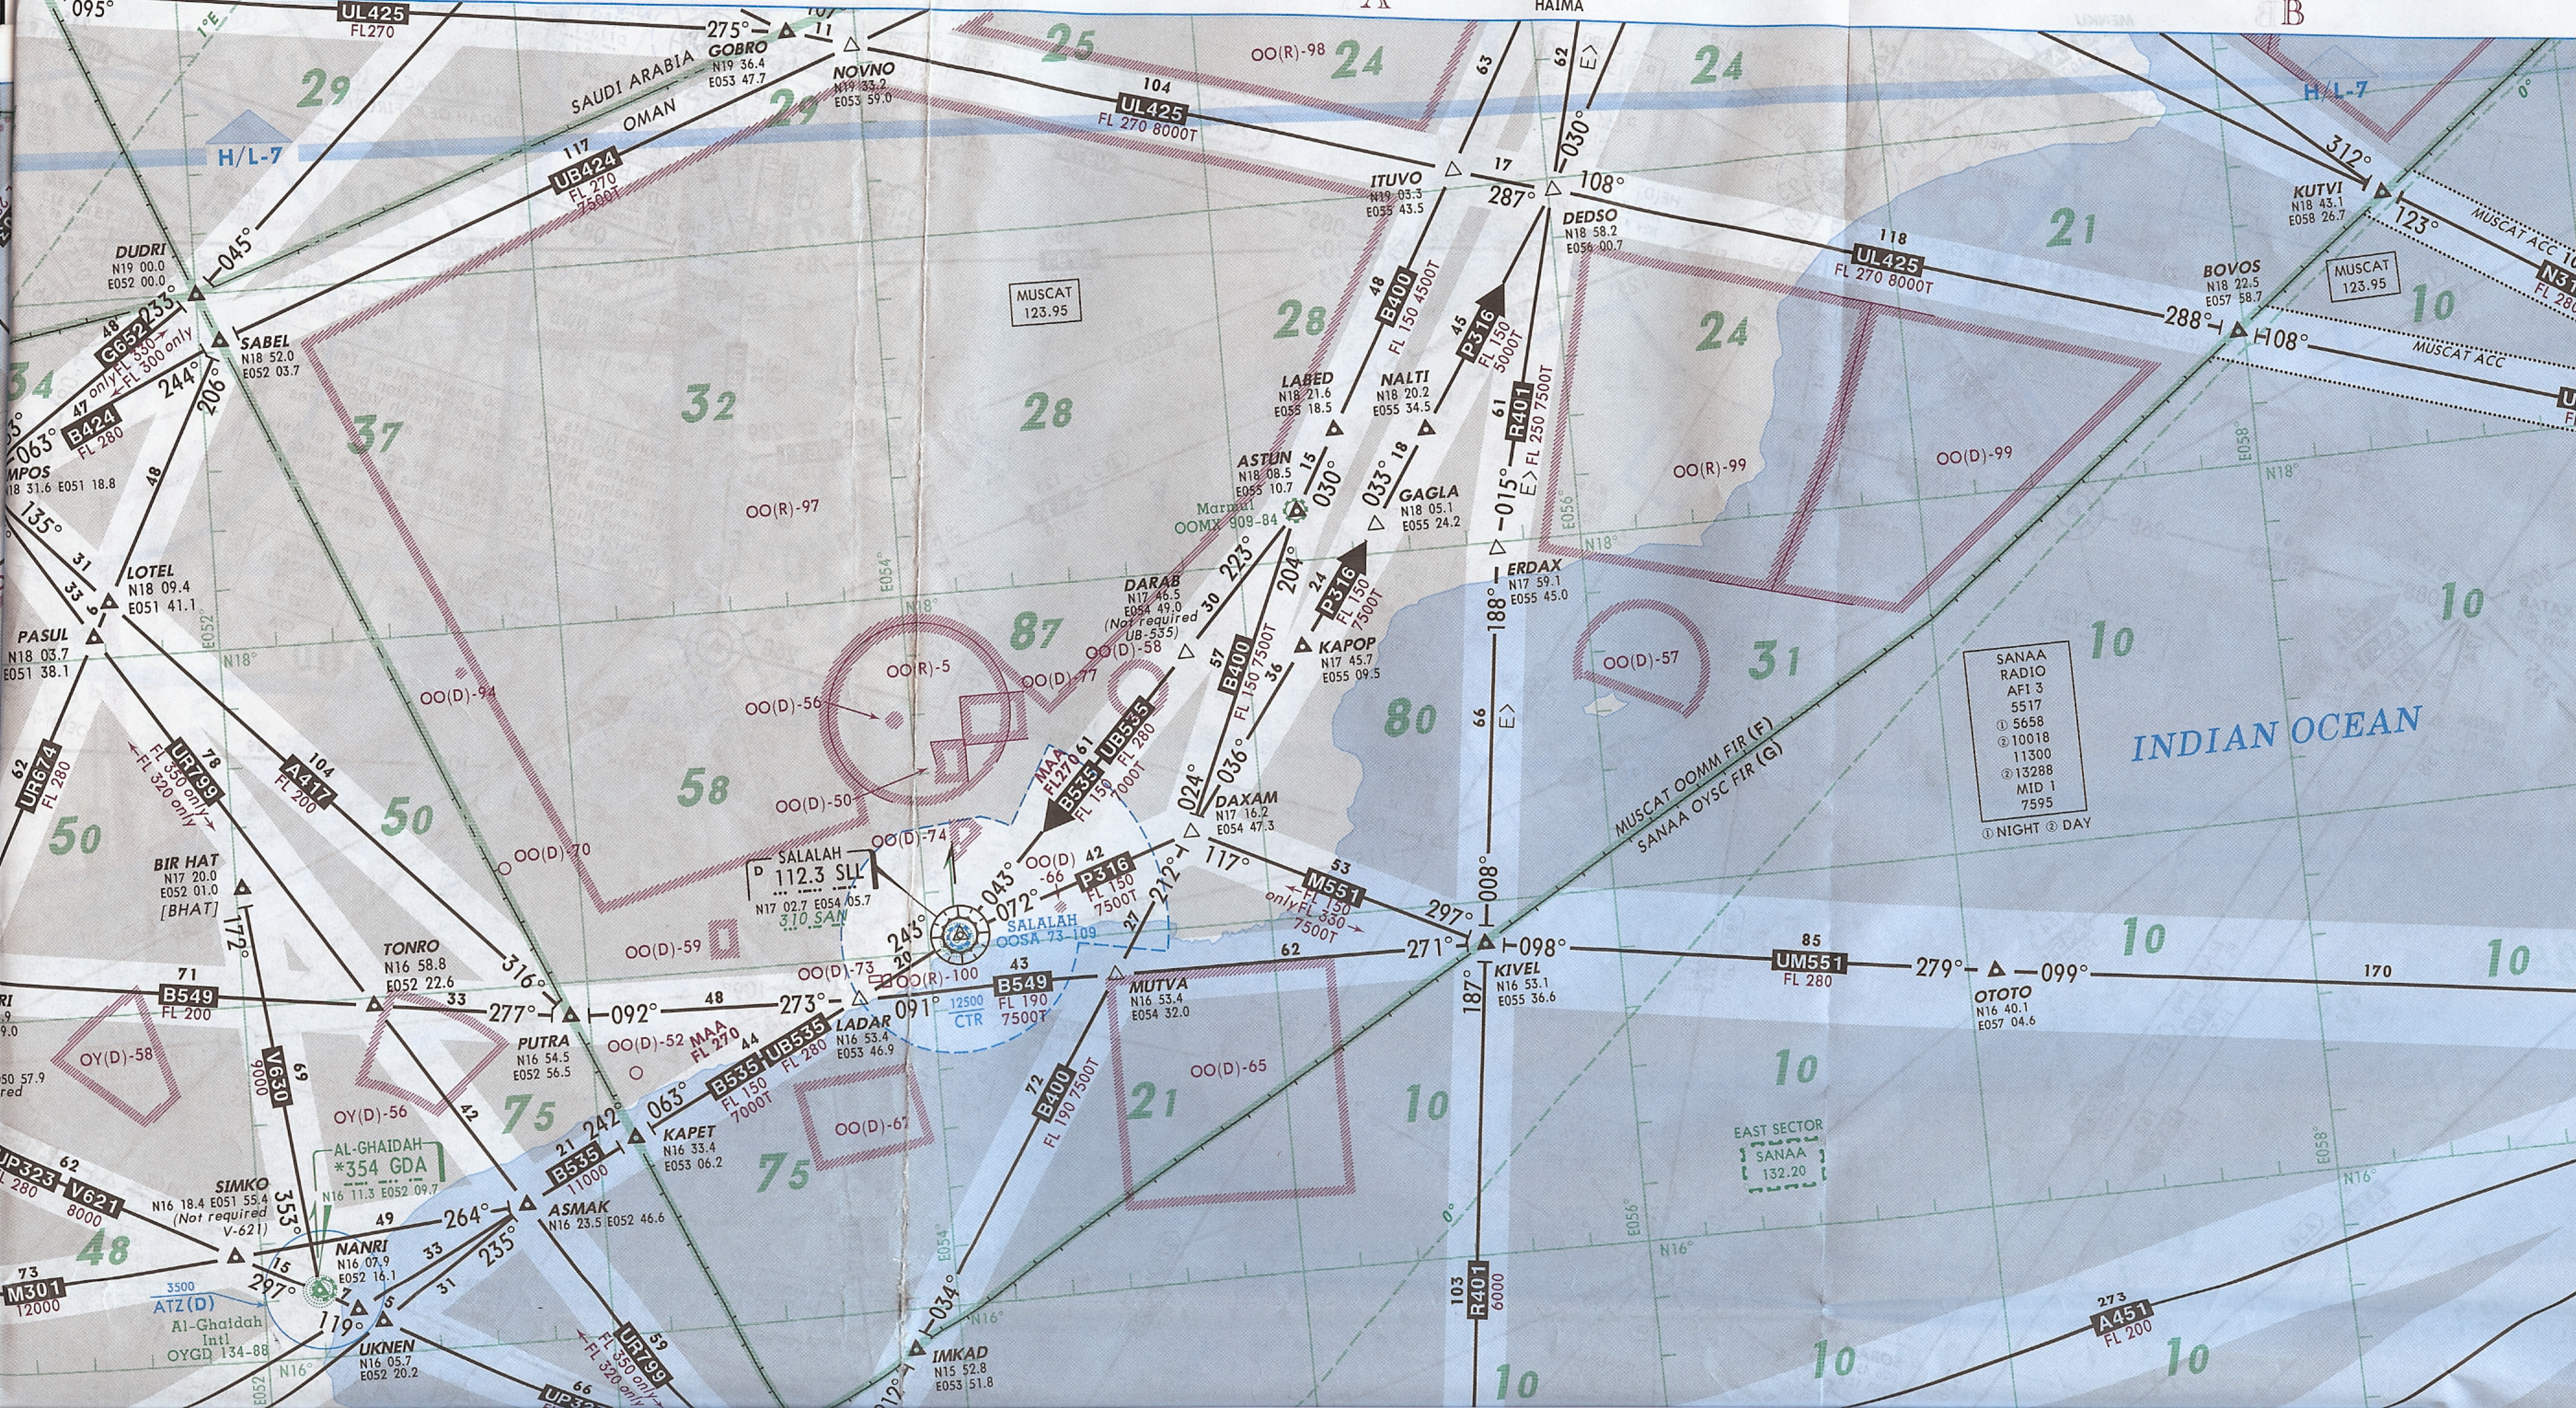

STATUTORY MILES

1 INCH=30 NAUTICAL MILES

SANA'A RADIO
 AFI 3
 5517
 ① 5658
 ② 10018
 11300
 ② 13288
 MID 1
 7595
 ① NIGHT ② DAY

EAST SECTOR
 SANA'A
 132.20